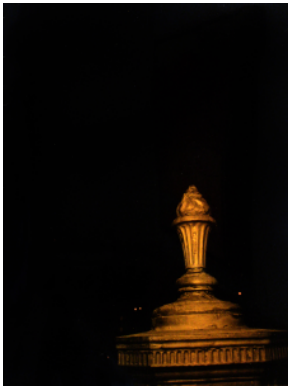

\$3,800.00

19. NATALIA ARIAS  
"Displaced," 2011, 1/5  
c-print  
30 3/4" x 23 1/4"

\$10,000.00

20. JEROME HAWKINS  
"Saguaro," 1987, #4  
black and white photo  
35 1/8" x 31 1/8"

\$1,400.00

# ATRIUM GALLERY

---

665 S. Skinker Blvd. St. Louis, MO 63105

21. CARL GOLDHAGEN  
"Pinwheel," 1993, 1/2  
photo emulsion gold plated on copper  
35" x 28"

\$9,400.00

22. CARL GOLDHAGEN  
"Call Box," 1996, 1/5  
photo emulsion gold plated on copper back  
14" x 11"