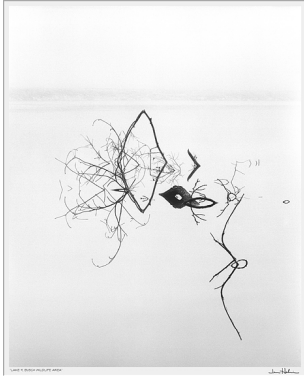

ATRIUM GALLERY

---

665 S. Skinker Blvd. St. Louis, MO 63105

13. JEROME HAWKINS
“Lake 9, Busch wildlife Area,” 2007, ed. 33
black and white photograph
29 1/8” x 25 1/8”

$1,100.00