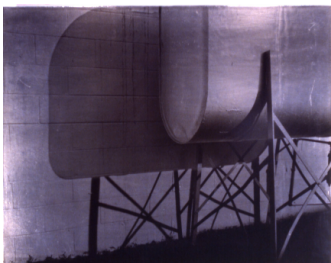

\$4,000.00

3. CARL GOLDHAGEN  
“Tank,” 1996, 1/5  
photo emulsion on lead  
12” x 15”

\$2,000.00

4. NATALIA ARIAS  
“Modern Venus,” 2005, 1/5  
c-print  
39 <sup>3</sup>/<sub>4</sub>” x 32 <sup>3</sup>/<sub>4</sub>”