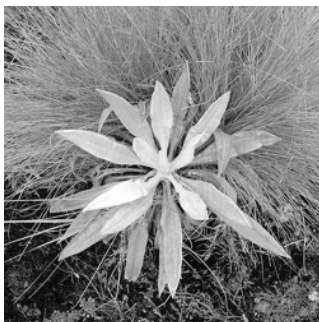

12. BLANCA BOTERO
"Acuafactoria 5," 2014, 2/4
black and white photography
21 5/8" x 21 5/8" $1,100.00