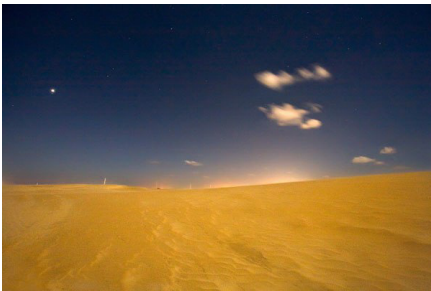

# ATRIUM GALLERY

---

665 S. Skinker Blvd. St. Louis, MO 63105

9. HARRY ROSEMAN  
"Form Follows Function," 2004, 1/3  
c-print  
22" x 26" \$1,600.00

10. AVERY DANZIGER  
"Venus Rising 5:06 am," 2007, 3/10  
color photograph  
40 1/4" x 60 1/4" \$5,000.00