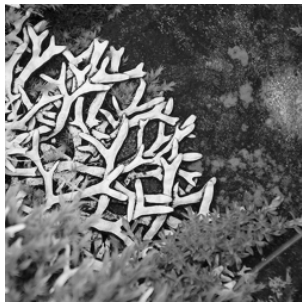

6. BLANCA BOTERO

“Acuafactoria 8,” 2014, 2/4  
black and white photography

21 ⅝” x 21 ⅝”

\$1,100.00

7. PAM WHITE

“LFP,” #10, 4, 1996,

black and white silver print

24 ¼” x 26”