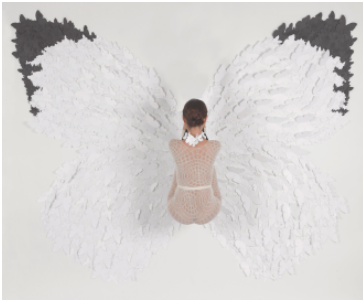

ATRIUM GALLERY

---

665 S. Skinker Blvd. St. Louis, MO 63105

5. NATALIA ARIAS

“White Glider,” 2012, 5/5

c-print

47 ¾” x 60”

$20,000.00