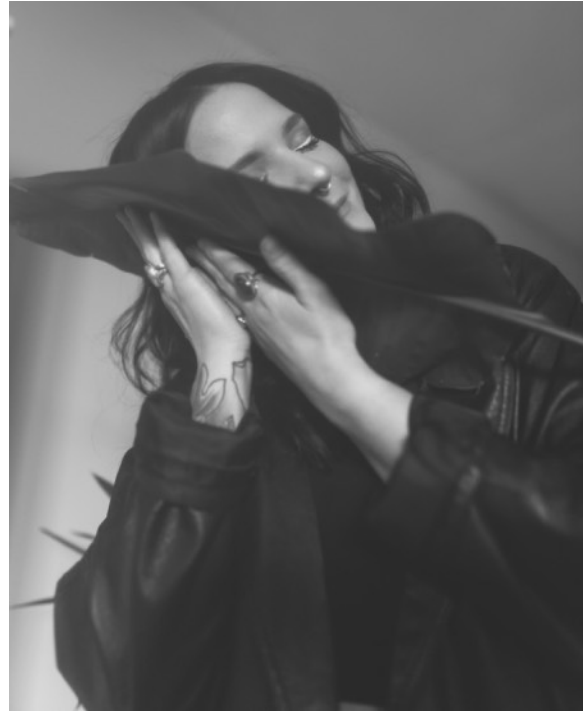

Release Jan 1st. 2022

Curiouser & Curiouser

New Member
Madeline Brice

Release Jan 1st. 2022

Curator:

@madelinebrice.art

Curiouser is excited to announce a new member of the curatorial team.

Madeline Brice is an artist and curator based in Kansas City. Born in Springfield, Mo. In her practice, she explores the fluidity of experiences and relationships throughout the lens of a visual perception disorder.

Madeline received her BFA and BA in Paintings and Art History. (Missouri State University) She has exhibited her work nationally and locally.

Curiouser & Curiouser

609 N 6th St. Kansas City, Ks

@curiouserkc